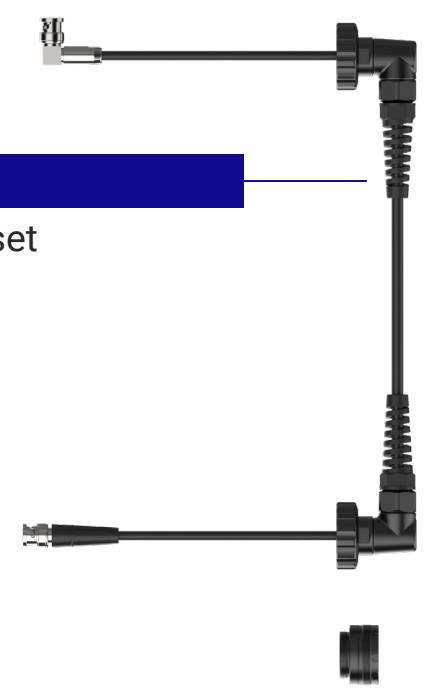

Heightened M28 Adaptor
(included in 17926S packaging)
** for Raptor housings before
SN:A545638, please use
#96184 M24 Adaptor instead*

25064 or 25065
SDI Surface monitor cable
15m or 45m

25060
SDI Cable in 0.4m length

17926S
SDI Cable set

 Connect to surface
 Connect to housing

Cinema Housing

Camera Control

25080 + 25058 1 or 2
M28 to M16 Adaptor +
M16 SDI Bulkhead

25089 1 or 3
M28 HDMI 2.0 Adaptor
(pre-installed with monitor)