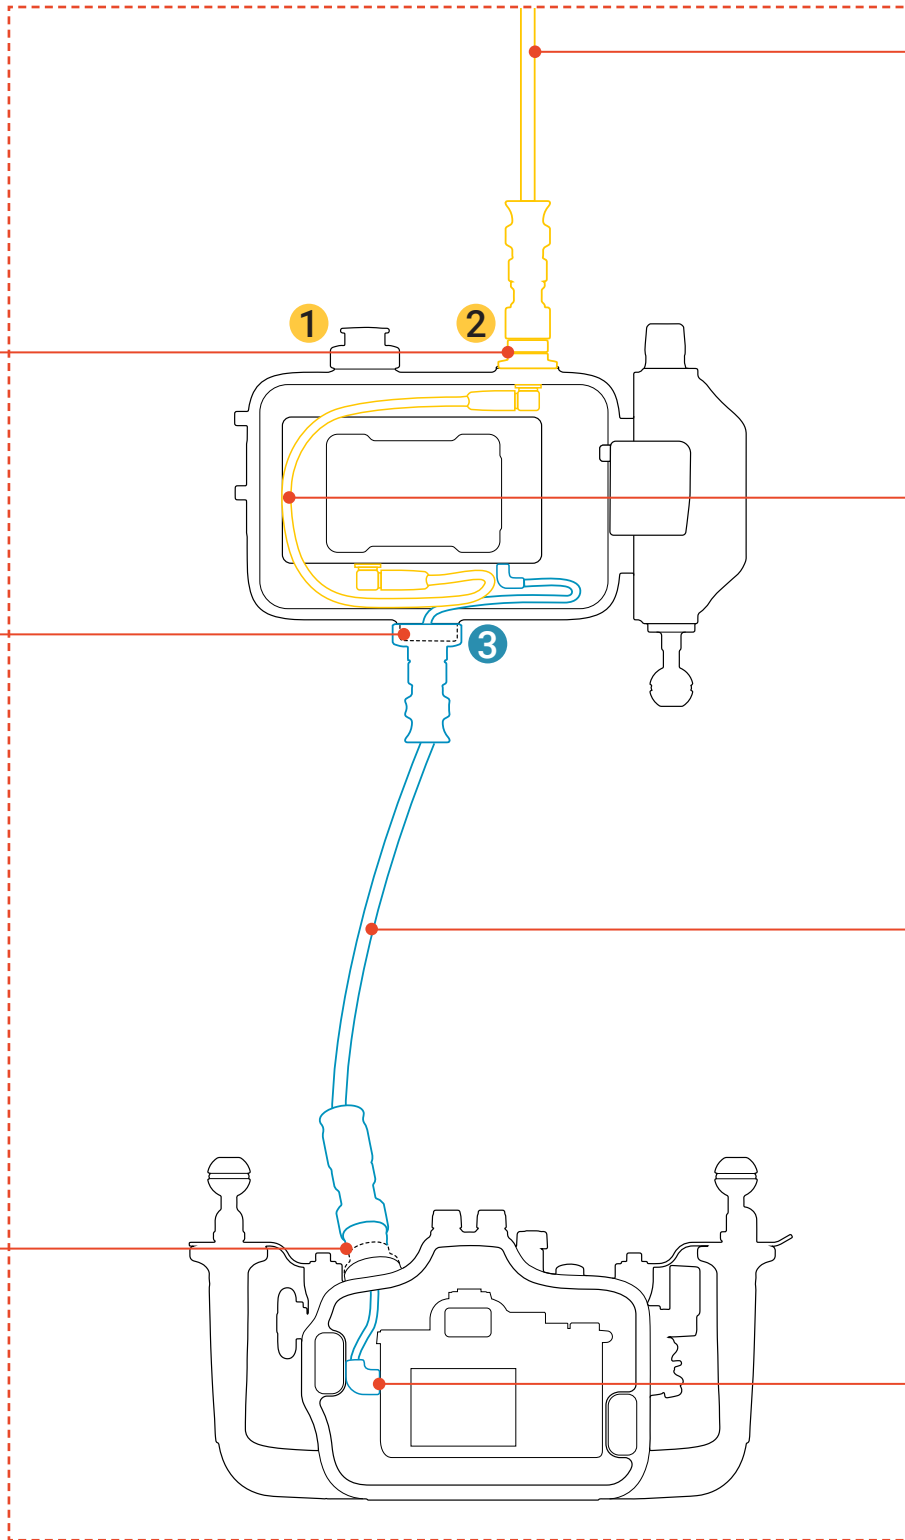

Camera Housing

HDMI 1.4

25080 + 25058 1 or 2
M28 to M16 Adaptor +
M16 SDI Bulkhead

25089 1 or 3
M28 HDMI 2.0 Adaptor
(pre-installed with monitor)

25033 + 25081 or 25080
M16 HDMI bulkhead +
M24 to M16 Adaptor or
M28 to M16 Adaptor
(depending on camera housing)

25064 or 25065
SDI Surface monitor cable
15m or 45m

25060
SDI Cable in 0.4m length

25082
HDMI 1.4 Cable

Internal HDMI Cable

— Connect to surface
— Connect to housing

Camera Housing

HDMI 2.0

25080 + 25058 1 or 2
M28 to M16 Adaptor +
M16 SDI Bulkhead

25089 1 or 3
M28 HDMI 2.0 Adaptor
(pre-installed with monitor)

25089 or 25086
M28 HDMI 2.0 Adaptor or
M24 HDMI 2.0 Adaptor
(depending on camera housing)

25064 or 25065
SDI Surface monitor cable
15m or 45m

25060
SDI Cable in 0.4m length

HDMI 2.0 Cable

 Connect to surface
 Connect to housing

Cinema Housing

SDI Only

25080 + 25058 1 or 2
M28 to M16 Adaptor +
M16 SDI Bulkhead

25089 1 or 2 or 3
M28 HDMI 2.0 Adaptor
(pre-installed with monitor)