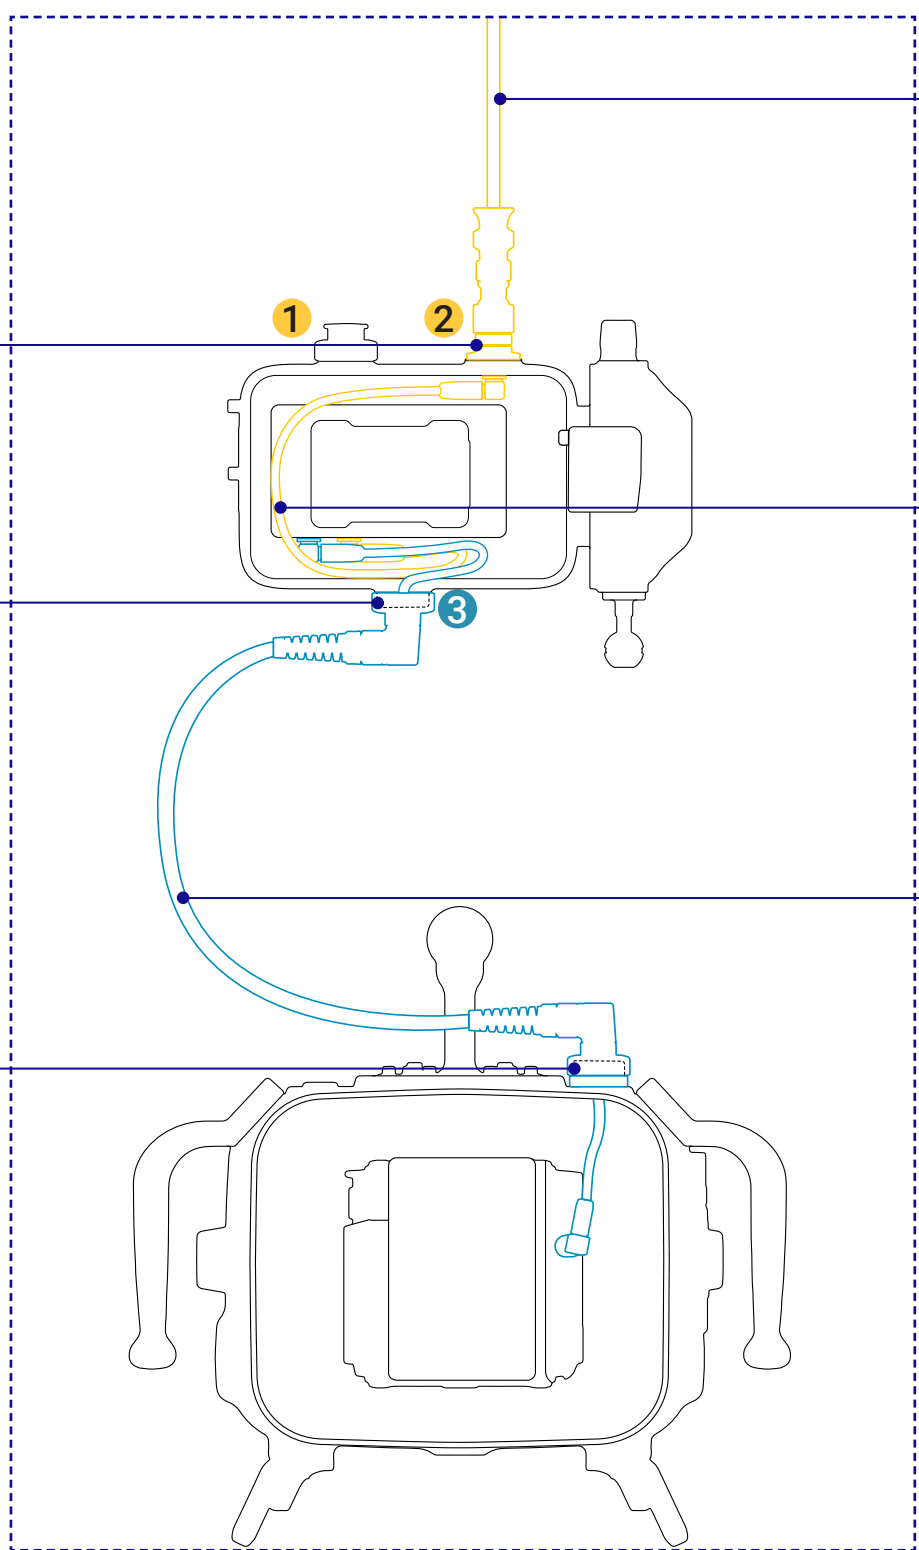

25089 1 or 3
M28 HDMI 2.0 Adaptor
(pre-installed with monitor)

25089 or 25086
M28 HDMI 2.0 Adaptor or
M24 HDMI 2.0 Adaptor
(depending on camera housing)

25064 or 25065
SDI Surface monitor cable
15m or 45m

25060
SDI Cable in 0.4m length

HDMI 2.0 Cable

 Connect to surface
 Connect to housing

Cinema Housing

SDI Only

25080 + 25058 1 or 2
M28 to M16 Adaptor +
M16 SDI Bulkhead

25089 1 or 2 or 3
M28 HDMI 2.0 Adaptor
(pre-installed with monitor)

Heightened M28 Adaptor
(included in 17926S packaging)
** for Raptor housings before
SN:A545638, please use
#96184 M24 Adaptor instead*

25064 or 25065
SDI Surface monitor cable
15m or 45m

25060
SDI Cable in 0.4m length

17926S
SDI Cable set

 Connect to surface
 Connect to housing

Cinema Housing

Camera Control

25080 + 25058 1 or 2
M28 to M16 Adaptor +
M16 SDI Bulkhead

25089 1 or 3
M28 HDMI 2.0 Adaptor
(pre-installed with monitor)