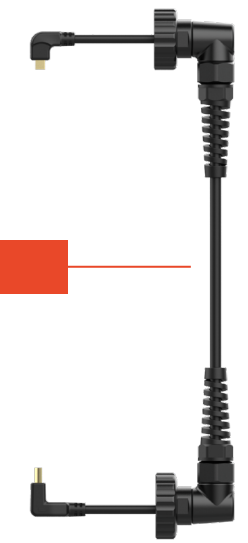

Camera Housing

HDMI 1.4

25080 + 25058 1 or 2
M28 to M16 Adaptor +
M16 SDI Bulkhead

25089 1 or 3
M28 HDMI 2.0 Adaptor
(pre-installed with monitor)

25033 + 25081 or 25080
M16 HDMI bulkhead +
M24 to M16 Adaptor or
M28 to M16 Adaptor
(depending on camera housing)

25064 or 25065
SDI Surface monitor cable
15m or 45m

25060
SDI Cable in 0.4m length

25082
HDMI 1.4 Cable

Internal HDMI Cable

— Connect to surface
— Connect to housing

Camera Housing

HDMI 2.0

25080 + 25058 1 or 2
M28 to M16 Adaptor +
M16 SDI Bulkhead

25089 1 or 3
M28 HDMI 2.0 Adaptor
(pre-installed with monitor)

25089 or 25086
M28 HDMI 2.0 Adaptor or
M24 HDMI 2.0 Adaptor
(depending on camera housing)

25064 or 25065
SDI Surface monitor cable
15m or 45m

25060
SDI Cable in 0.4m length

HDMI 2.0 Cable

 Connect to surface
 Connect to housing

Cinema Housing

SDI Only

25080 + 25058 1 or 2
M28 to M16 Adaptor +
M16 SDI Bulkhead

25089 1 or 2 or 3
M28 HDMI 2.0 Adaptor
(pre-installed with monitor)