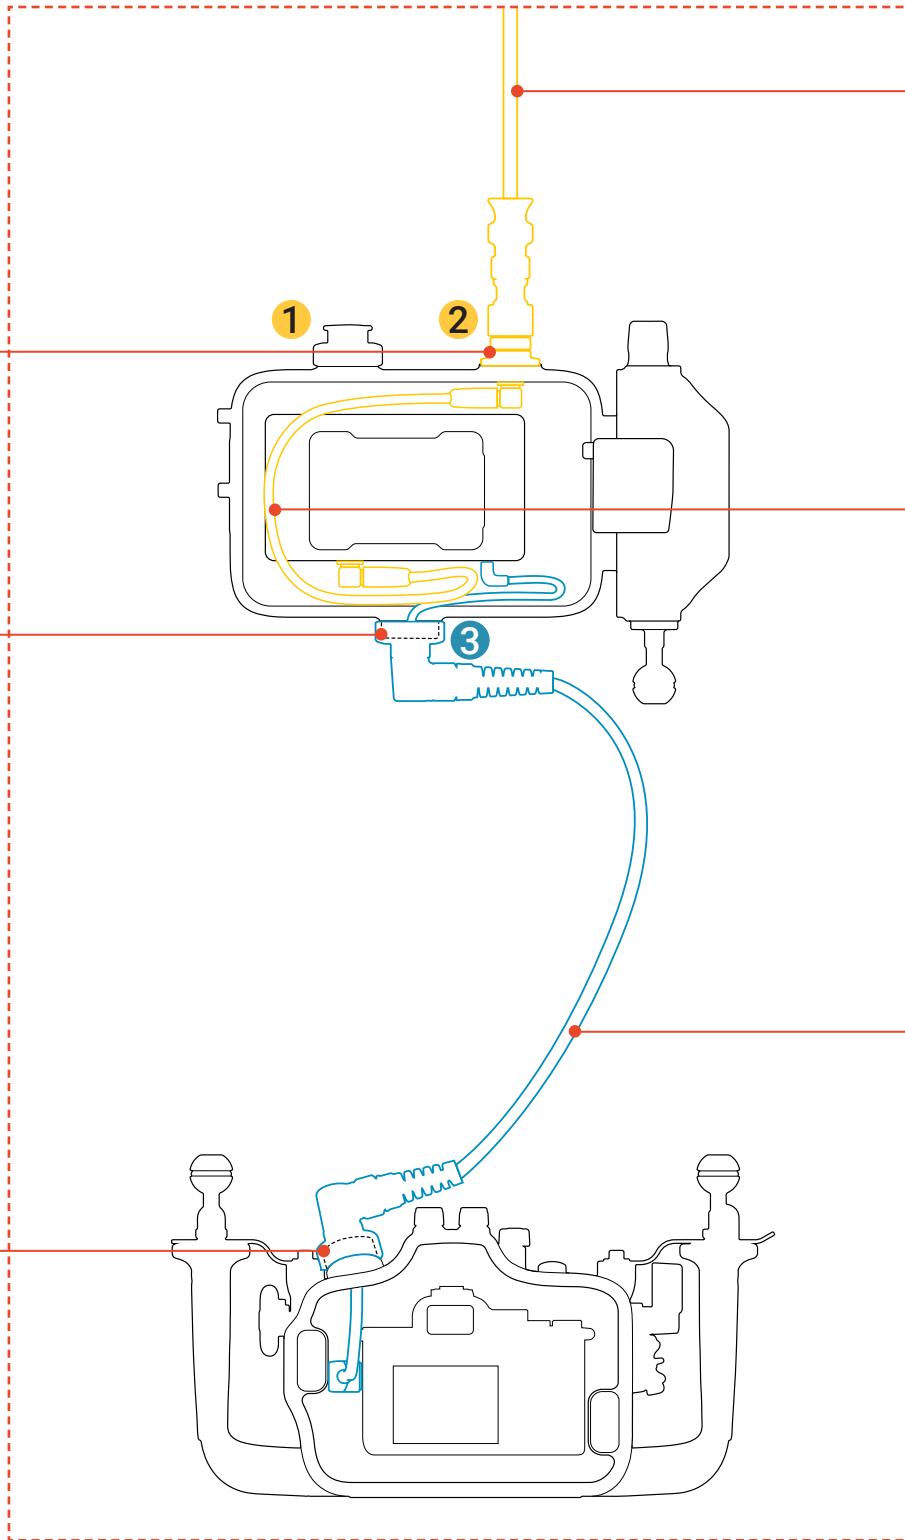

Camera Housing

HDMI 1.4

25080 + 25058 1 or 2
M28 to M16 Adaptor +
M16 SDI Bulkhead

25089 1 or 3
M28 HDMI 2.0 Adaptor
(pre-installed with monitor)

25033 + 25081 or 25080
M16 HDMI bulkhead +
M24 to M16 Adaptor or
M28 to M16 Adaptor
(depending on camera housing)

25064 or 25065
SDI Surface monitor cable
15m or 45m

25060
SDI Cable in 0.4m length

25082
HDMI 1.4 Cable

Internal HDMI Cable

— Connect to surface
— Connect to housing

Camera Housing

HDMI 2.0

25080 + 25058 1 or 2
M28 to M16 Adaptor +
M16 SDI Bulkhead

25089 1 or 3
M28 HDMI 2.0 Adaptor
(pre-installed with monitor)

25089 or 25086
M28 HDMI 2.0 Adaptor or
M24 HDMI 2.0 Adaptor
(depending on camera housing)

25064 or 25065
SDI Surface monitor cable
15m or 45m

25060
SDI Cable in 0.4m length

HDMI 2.0 Cable

 Connect to surface
 Connect to housing

Cinema Housing

SDI Only

25080 + 25058 1 or 2
M28 to M16 Adaptor +
M16 SDI Bulkhead

25089 1 or 2 or 3
M28 HDMI 2.0 Adaptor
(pre-installed with monitor)