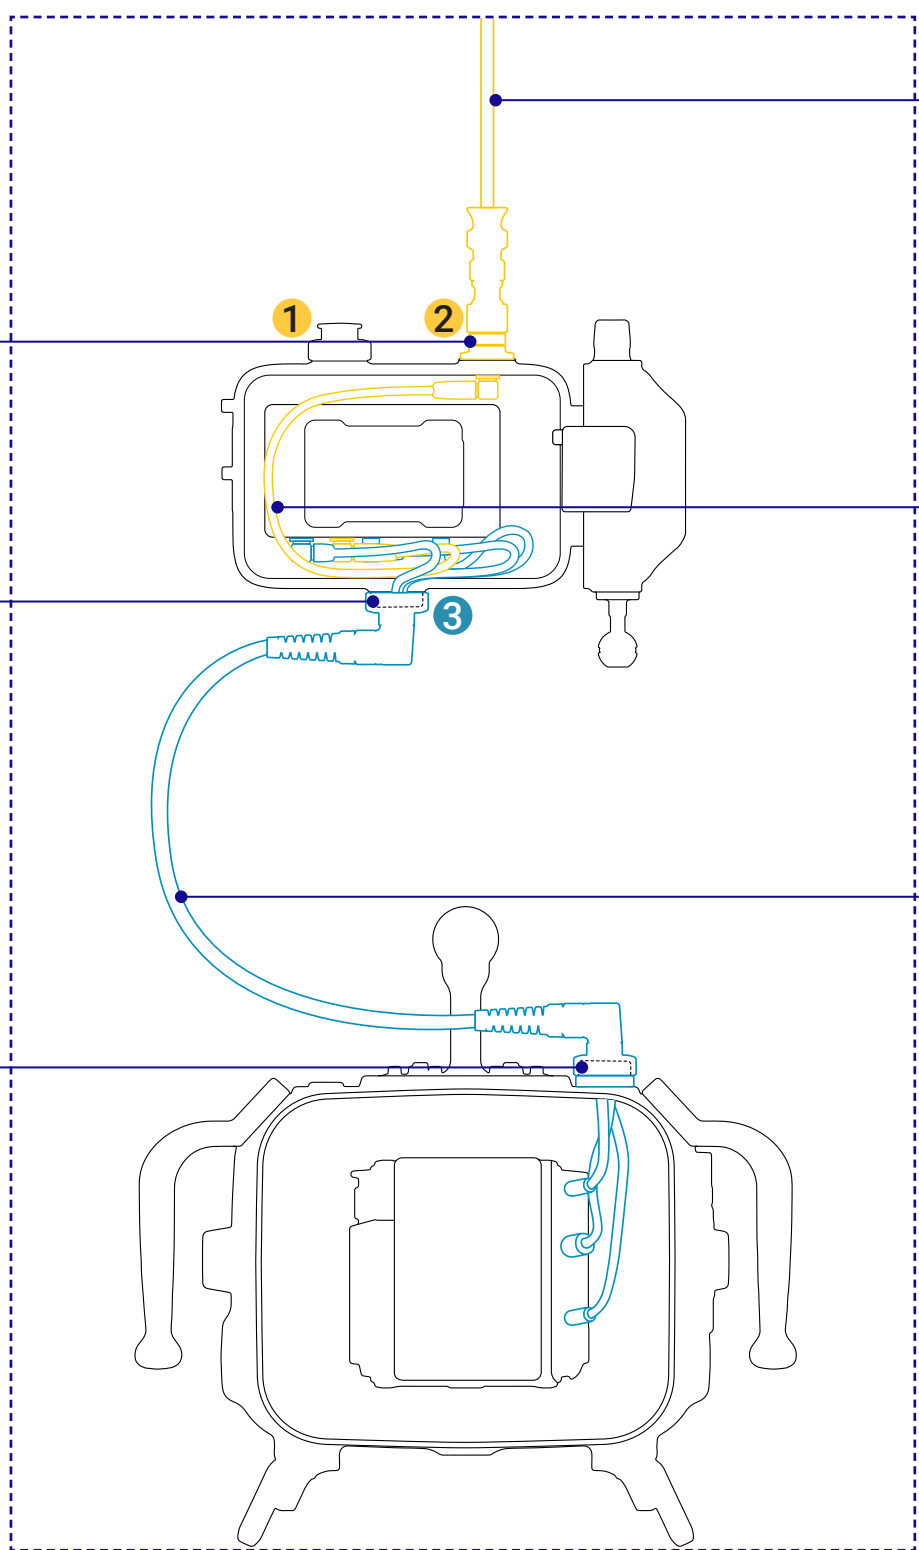

25089 1 or 3
M28 HDMI 2.0 Adaptor
(pre-installed with monitor)

25089 or 25086
M28 HDMI 2.0 Adaptor or
M24 HDMI 2.0 Adaptor
(depending on camera housing)

25064 or 25065
SDI Surface monitor cable
15m or 45m

25060
SDI Cable in 0.4m length

HDMI 2.0 Cable

 Connect to surface
 Connect to housing

Cinema Housing

SDI Only

25080 + 25058 1 or 2
M28 to M16 Adaptor +
M16 SDI Bulkhead

25089 1 or 2 or 3
M28 HDMI 2.0 Adaptor
(pre-installed with monitor)

17926S
SDI Cable set

 Connect to surface
 Connect to housing

Cinema Housing

Camera Control

25080 + 25058 1 or 2
M28 to M16 Adaptor +
M16 SDI Bulkhead

25089 1 or 3
M28 HDMI 2.0 Adaptor
(pre-installed with monitor)

Heightened M28 Adaptor
(included in 17926S packaging)
** for Raptor housings before
SN:A545638, please use
#96184 M24 Adaptor instead*

25064 or 25065
SDI Surface monitor cable
15m or 45m

25060
SDI Cable in 0.4m length